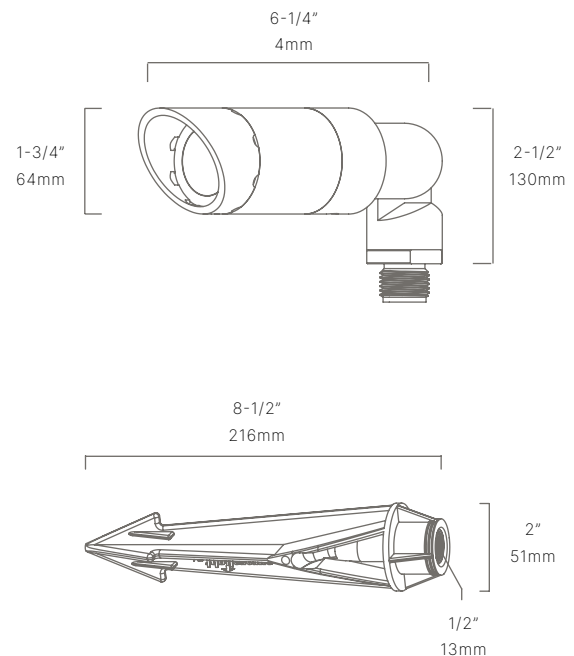

P. 760.931.2910

O. 2742 Loker Ave. W Carlsbad CA 92010

W. www.auroralight.com

MADE IN USA
WITH DOMESTIC & IMPORTED MATERIALS